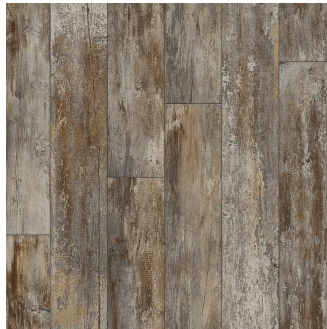

Estate Gray

Driftwood

Standard

Cypress

Harvard Slate

Wicker

Pebble Clay

White

Upgrade

Redwood

Ironstone

Marine Blue

Lineals (Optional)

ROYAL
Building Products

Siding Shutters

White

Sandstone

Black

Brown

Royal

Pine

Berry

Vinyl *Congoleum*

Standard

Aged Oak AF020

1st Upgrade

Vintage Plank DF9630

2nd Upgrade

Barnwood Greige LX277

2nd Upgrade

Barnwood Vintage White LX275

West Point Harbor LX330