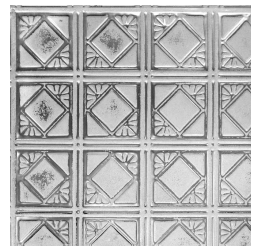

Upgrade

Arctic White
Subway Tile

Black
Subway Tile

Suede Grey
Subway Tile

San Francisco
Lombard Grey

Silver Washed
Pewter Tin

Silver Washed
White Tin

Upgrade — Accents Only