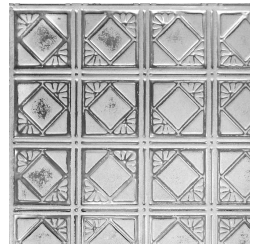

### Upgrade

Arctic White  
Subway Tile

Black  
Subway Tile

Suede Grey  
Subway Tile

San Francisco Presidio

Silver Washed  
Pewter Tin

Silver Washed  
White Tin